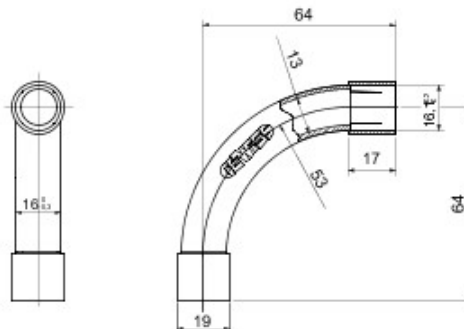

Routing components for rigid protective conduits with IP40 and IP67 protection degree.

Colour	Grey RAL 7035	IP degree	IP40
Conduits Ø (mm)	16	Type of material	Halogen-free in compliance with EN 60754-2
Electrocod	21221		

DIMENSIONAL

TECHNICAL SYMBOLOGY

IP

HF
HALOGEN FREE

IP40

STANDARDS/APPROVALS

GEWISS S.p.A. Via A. Volta, 1
24069 Cenate Sotto - Bergamo - Italy
tel. +39 035 94 61 11 fax +39 035 94 69 09

www.gewiss.com
sat@gewiss.com
Last update 18/05/2020